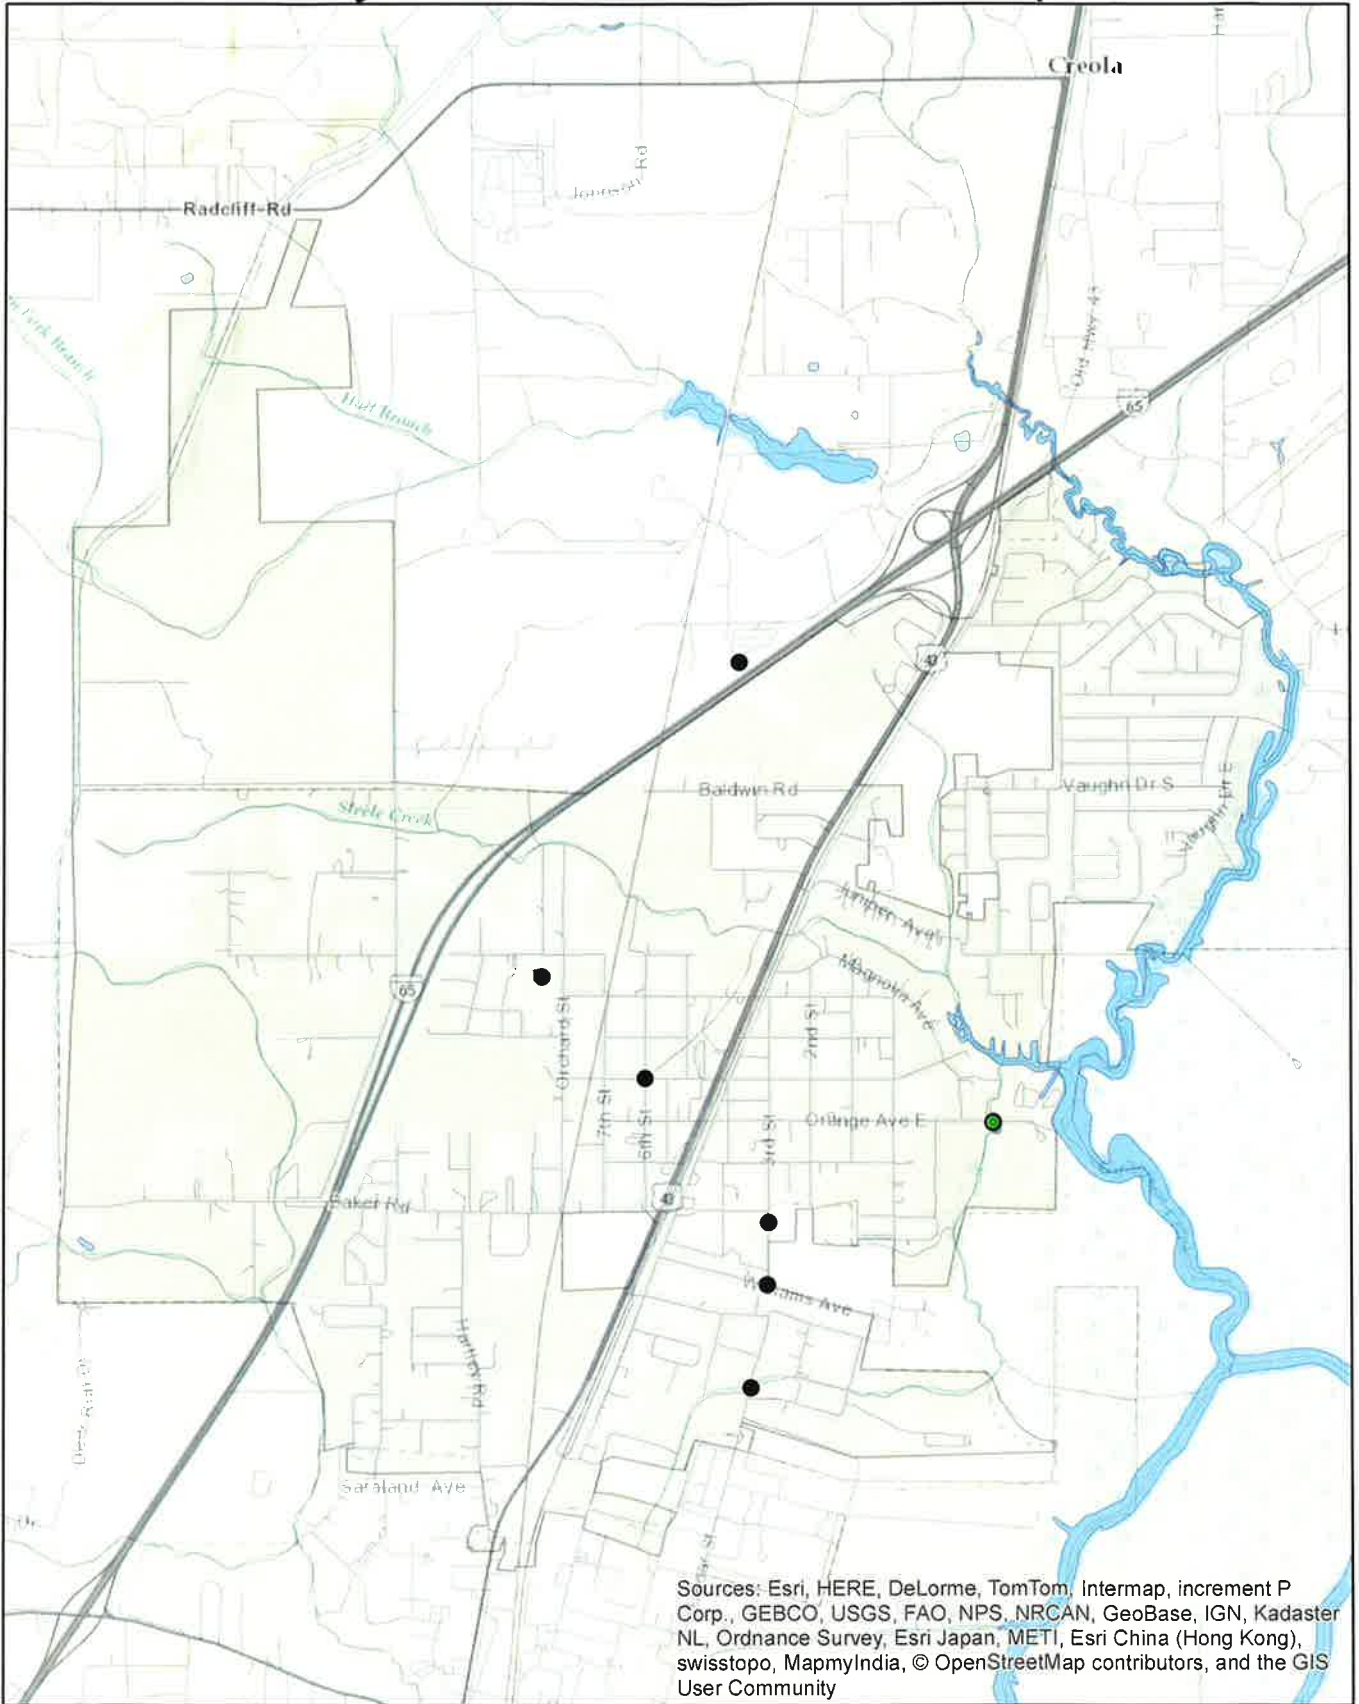

APPENDIX A

City of Satsuma MS4 Area Map

Legend

- Outfalls
- Wet Weather Screening
- Incorporated Areas

Engineering. Environmental. Answers.